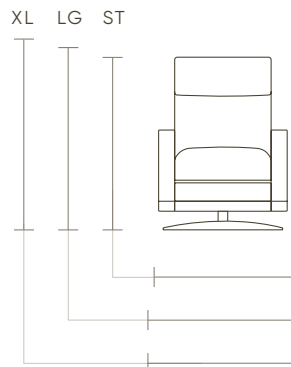

**COMFORT AIR ECHO**

**OVERALL DEPTH**  
OPEN  
62" - 66"

**WALL CLEARANCE**  
16" - 18"

Scan to view  
all recliners

## SIZE OPTIONS

**COMFORT AIR:**  
ST: H 36"-38" | W 28"-34"  
LG: H 38"-40" | W 30"-36"  
XL: H 40"-42" | W 30"-36"

**COMFORT AIR ECHO:**  
ST: H 38"-41" | W 28"-34"  
LG: H 40"-43" | W 30"-36"  
XL: H 42"-45" | W 30"-36"