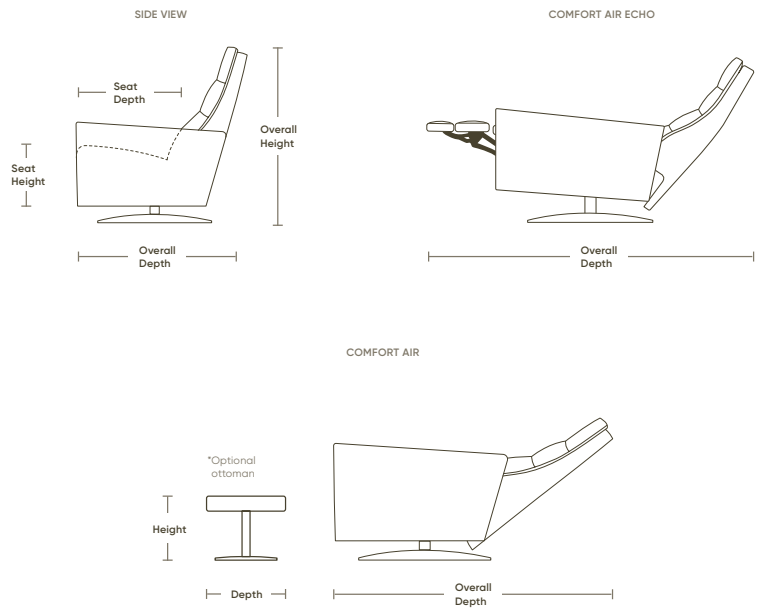

**PILEUS**

ST Height 36" | Width 34" | Depth 36"  
LG Height 38" | Width 36" | Depth 38"  
XL Height 40" | Width 36" | Depth 39"

**RAINIER**

ST Height 36" | Width 28" | Depth 36"  
LG Height 38" | Width 30" | Depth 38"  
XL Height 40" | Width 30" | Depth 39"

**STRATUS**

ST Height 38" | Width 28" | Depth 36"  
LG Height 40" | Width 30" | Depth 38"  
XL Height 42" | Width 30" | Depth 39"

## EXPERIENCE MODERN LOUNGING

---

A modern take on the classic rocking chair, the Comfort Air and Comfort Air Echo take relaxation to a new level. Featuring patented, innovative swivel, rocking, and gliding technology that allows the chair to move with your body, these chairs are the perfect blend of form and function, creating an unparalleled seating experience that adapts to your every need.

## SPECS

**SEAT DEPTH**  
20" - 23"

**SEAT HEIGHT**  
17" - 20"

**OVERALL HEIGHT**  
36" - 45"

**OVERALL DEPTH**  
CLOSED  
34" - 39"

**COMFORT AIR**

**OVERALL DEPTH**  
OPEN  
52" - 56"

**WALL CLEARANCE**  
14" - 18"