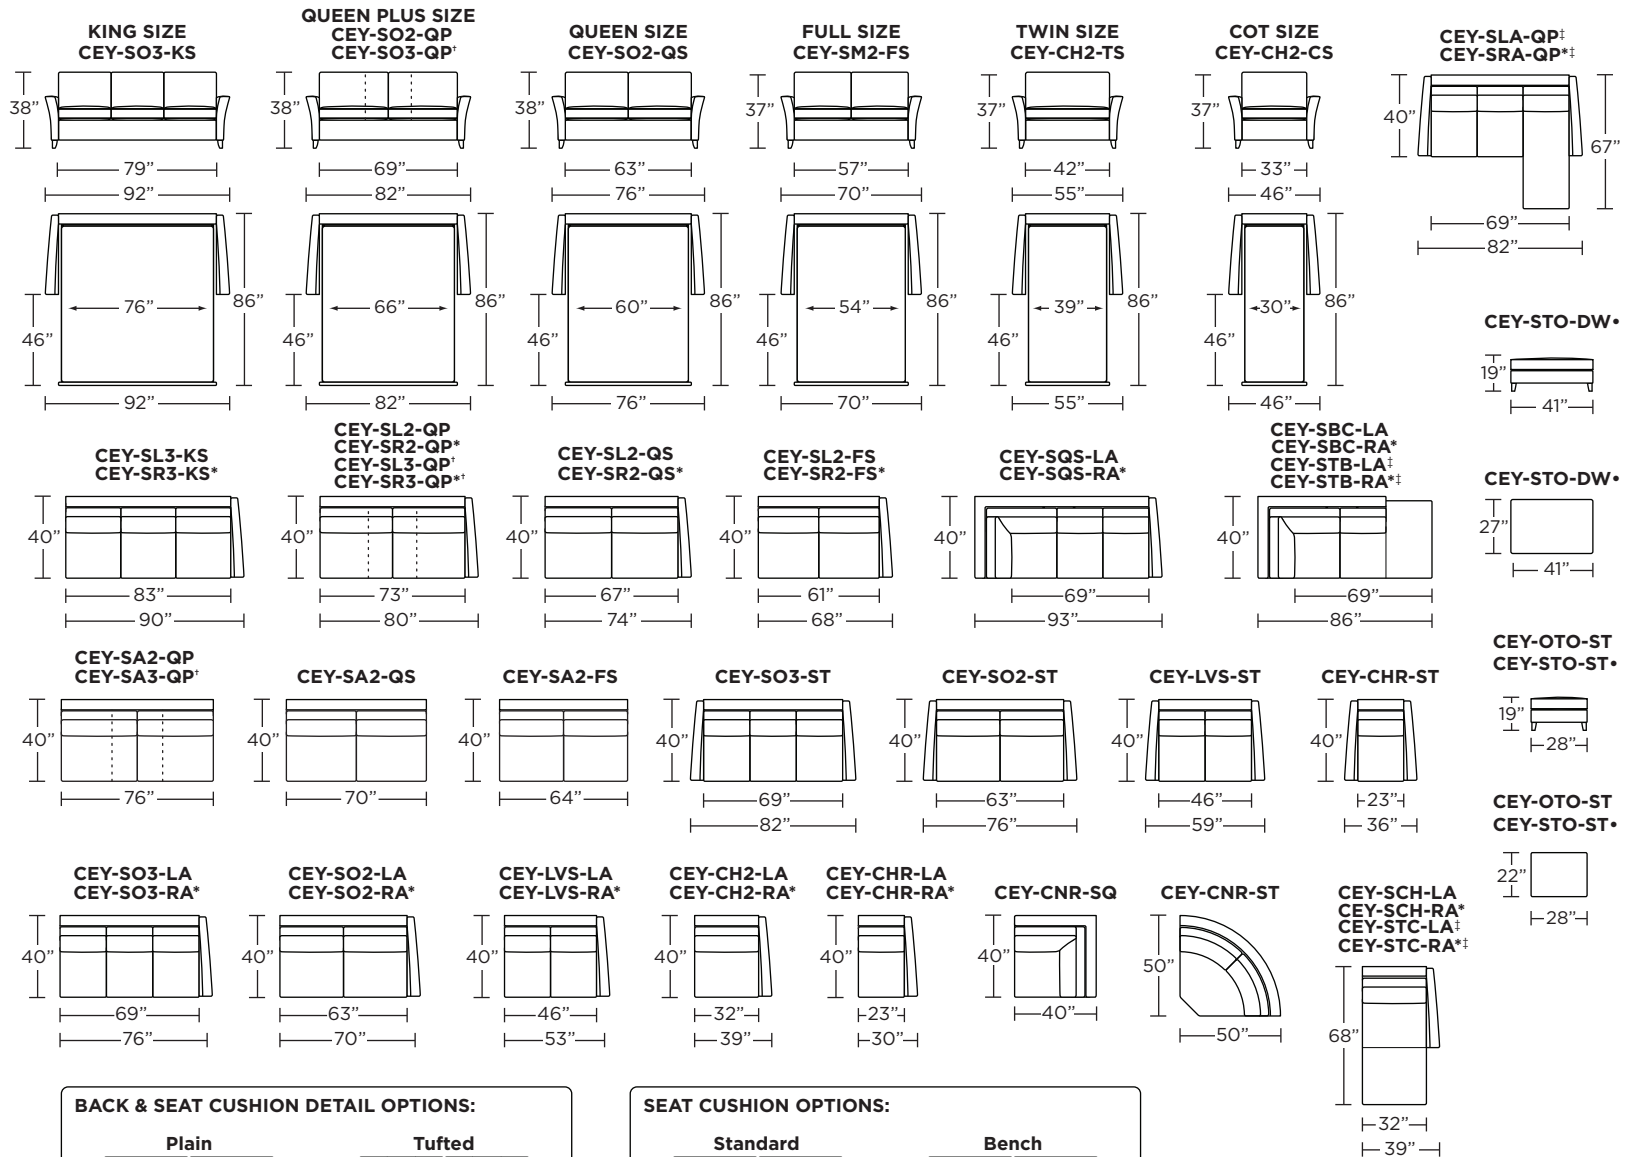

Leg height is 4"

Please use actual leather, fabric, Crypton®, Sunbrella® and Ultrasuede® swatches when specifying furniture as the colors shown may vary due to the printing process.

Note: Seat depth includes cushion overhang which may be up to 1"

* Picture shows left arm seated. Please specify left or right arm seated when ordering.

All orders are in seated position.

† Dotted lines for Queen Plus sizes indicates the number of seats.

All dimensions are approximate and subject to change.