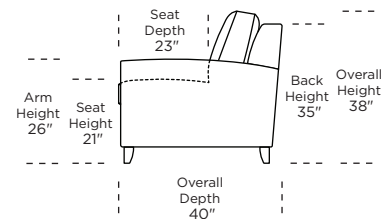

Leg height is 4"

Please use actual leather, fabric, Crypton®, Sunbrella® and Ultrasuede® swatches when specifying furniture as the colors shown may vary due to the printing process.

Note: Seat depth includes cushion overhang which may be up to 1"

* Picture shows left arm seated. Please specify left or right arm seated when ordering.

All orders are in seated position.

† Dotted lines for Queen Plus sizes indicates the number of seats.

All dimensions are approximate and subject to change.