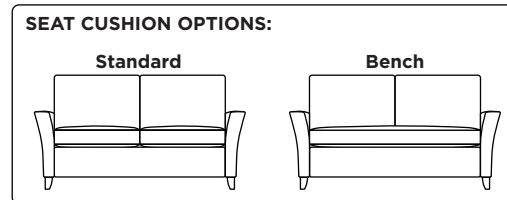

COMFORT SLEEPER® BY AMERICAN LEATHER®

CAREY

**AMERICAN
LEATHER®**

 A Contemporary Design Group exclusive

Standard Comfort Sleeper®

Features:

- Featuring the patented Tiffany 24/7™ platform sleep system
- Room to stretch out with true 80 inches of bedroom-length sleeping surface
- Ultimate comfort on four inches of plush, high-density foam mattress
- Under-sofa dust covers keeps dust and dirt from ever touching the mattress
- Zero wall clearance
- Quick-ship delivery
- Single-needle top-stitch
- High-density, high-resiliency foam seat cushions
- Loose back and seat cushions
- Limited lifetime warranty on frame
- 10-year mechanism warranty

Leg height is 4"

Please use actual leather, fabric, Crypton®, Sunbrella® and Ultrasuede® swatches when specifying furniture as the colors shown may vary due to the printing process.

Note: Seat depth includes cushion overhang which may be up to 1"

* Picture shows left arm seated. Please specify left or right arm seated when ordering.

All orders are in seated position.

† Dotted lines for Queen Plus sizes indicates the number of seats.

All dimensions are approximate and subject to change.