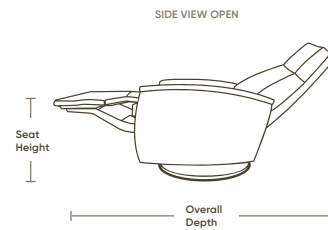

## SPECS

**SEAT DEPTH**  
22" - 24"

**SEAT HEIGHT**  
19" - 20"

**OVERALL HEIGHT**  
39" - 44"

**OVERALL DEPTH**  
**CLOSED**  
37" - 39"

**OVERALL DEPTH**  
**OPEN**  
71" - 73"

**WALL CLEARANCE**  
71" - 73"

ADA

ST Height 39" | Width 29" | Depth 37"  
LG Height 40" | Width 31" | Depth 38"  
XL Height 42" | Width 31" | Depth 38"

ADLEY

ST Height 41" | Width 29" | Depth 37"  
LG Height 42" | Width 31" | Depth 38"  
XL Height 44" | Width 31" | Depth 38"

DEXTER

ST Height 41" | Width 30" | Depth 37"  
LG Height 42" | Width 33" | Depth 38"  
XL Height 44" | Width 33" | Depth 38"

ELLIOT

ST Height 41" | Width 29" | Depth 37"  
LG Height 42" | Width 32" | Depth 38"  
XL Height 44" | Width 32" | Depth 38"