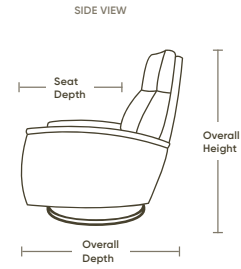

## SPECS

**SEAT DEPTH**  
22" - 24"

**SEAT HEIGHT**  
19" - 20"

**OVERALL HEIGHT**  
39" - 44"

**OVERALL DEPTH**  
**CLOSED**  
37" - 39"

**OVERALL DEPTH**  
**OPEN**  
71" - 73"

**WALL CLEARANCE**  
71" - 73"

ADA

ST Height 39" | Width 29" | Depth 37"  
LG Height 40" | Width 31" | Depth 38"  
XL Height 42" | Width 31" | Depth 38"

ADLEY

ST Height 41" | Width 29" | Depth 37"  
LG Height 42" | Width 31" | Depth 38"  
XL Height 44" | Width 31" | Depth 38"

DEXTER

ST Height 41" | Width 30" | Depth 37"  
LG Height 42" | Width 33" | Depth 38"  
XL Height 44" | Width 33" | Depth 38"

ELLIOT

ST Height 41" | Width 29" | Depth 37"  
LG Height 42" | Width 32" | Depth 38"  
XL Height 44" | Width 32" | Depth 38"