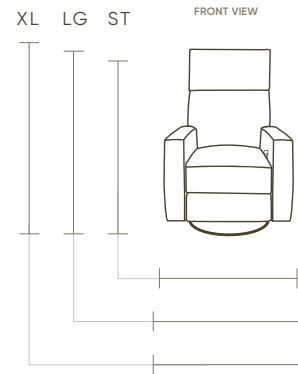

## SPECS

**SEAT DEPTH**  
22" - 24"

**SEAT HEIGHT**  
19" - 20"

**OVERALL HEIGHT**  
39" - 44"

**OVERALL DEPTH**  
**CLOSED**  
37" - 39"

**OVERALL DEPTH**  
**OPEN**  
71" - 73"

**WALL CLEARANCE**  
71" - 73"

ADA

ST Height 39" | Width 29" | Depth 37"  
LG Height 40" | Width 31" | Depth 38"  
XL Height 42" | Width 31" | Depth 38"

ADLEY

ST Height 41" | Width 29" | Depth 37"  
LG Height 42" | Width 31" | Depth 38"  
XL Height 44" | Width 31" | Depth 38"

DEXTER

ST Height 41" | Width 30" | Depth 37"  
LG Height 42" | Width 33" | Depth 38"  
XL Height 44" | Width 33" | Depth 38"

ELLIOT

ST Height 41" | Width 29" | Depth 37"  
LG Height 42" | Width 32" | Depth 38"  
XL Height 44" | Width 32" | Depth 38"

FELIX

ST Height 41" | Width 31" | Depth 37"  
LG Height 42" | Width 34" | Depth 38"  
XL Height 44" | Width 34" | Depth 38"

GORDON

ST Height 40" | Width 32" | Depth 39"  
LG Height 42" | Width 34" | Depth 39"  
XL Height 44" | Width 34" | Depth 39"