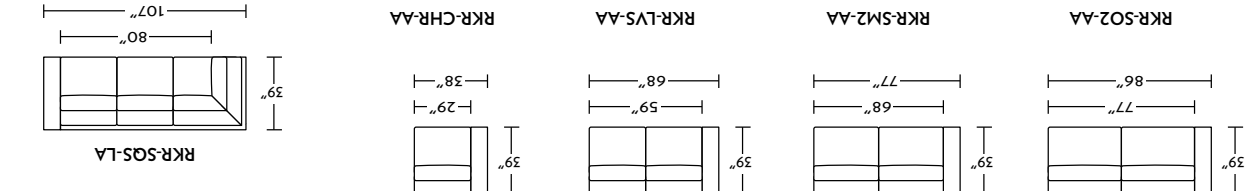

American Leather® Sofas & Sectionals Collection

RYKER