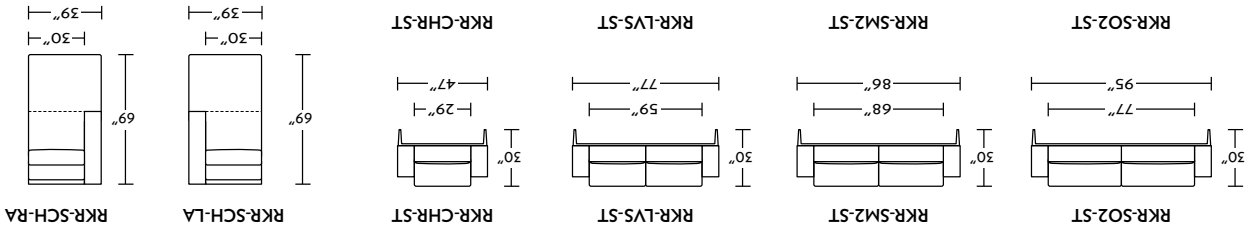

American Leather® Sofas & Sectionals Collection

RYKER