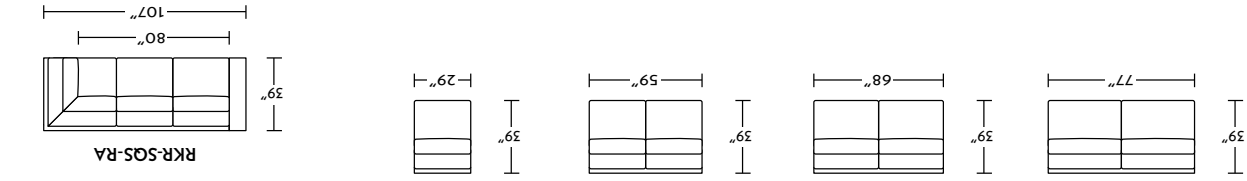

American Leather® Sofas & Sectionals Collection

RYKER