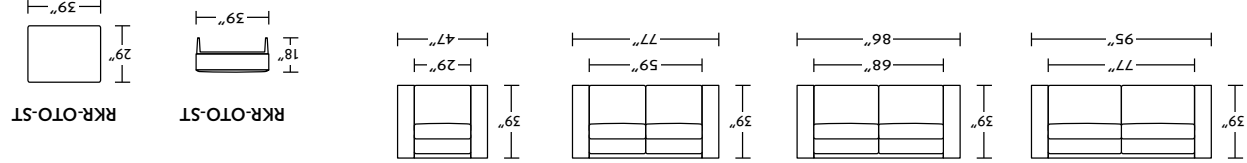

American Leather® Sofas & Sectionals Collection

RYKER