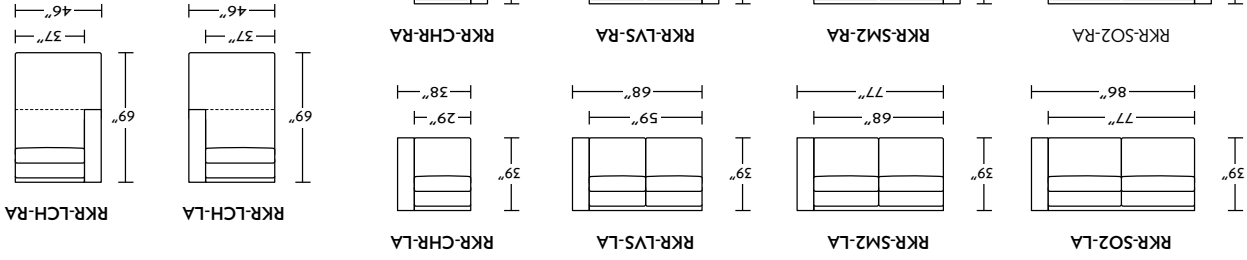

American Leather® Sofas & Sectionals Collection

RYKER