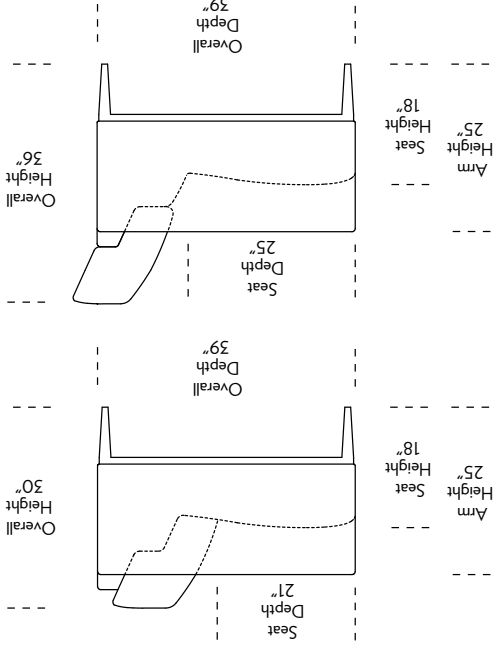

Note: Dotted line indicates seam on leather, Ultraseide® and up the roll fabrics. Seams are eliminated with railroaded fabrics.

Scale: 1/8 inch = 1 foot
All dimensions are approximate and subject to change.
Specify components from the sitting position.