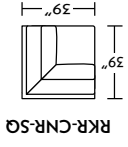

American Leather® Sofas & Sectionals Collection

RYKER